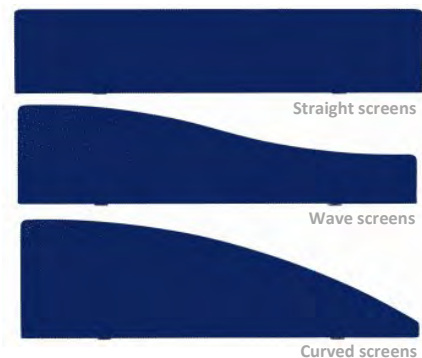

Please note: All prices are exclusive of VAT