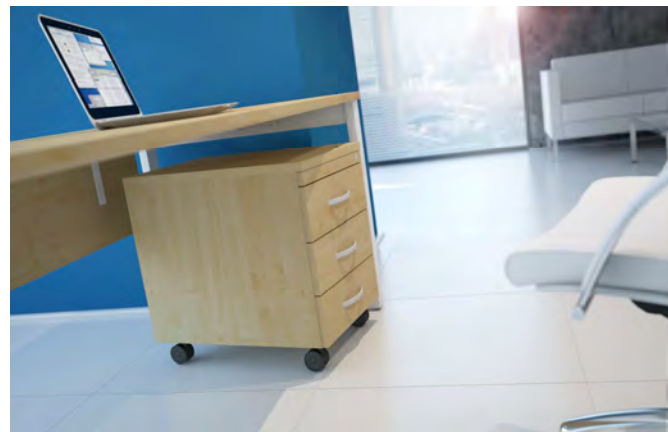

Door cupboards

QKB-DDDH	2 Doors	Supplied 1 adjustable shelf	800 x 420 x 725	£178.00
QKB-DD11	2 Doors	Supplied 2 adjustable shelf	800 x 420 x 1130	£230.00
QKB-DD15	2 Doors	Supplied 3 adjustable shelf	800 x 420 x 1490	£269.00
QKB-DD18	2 Doors	Supplied 4 adjustable shelf	800 x 420 x 1850	£300.00