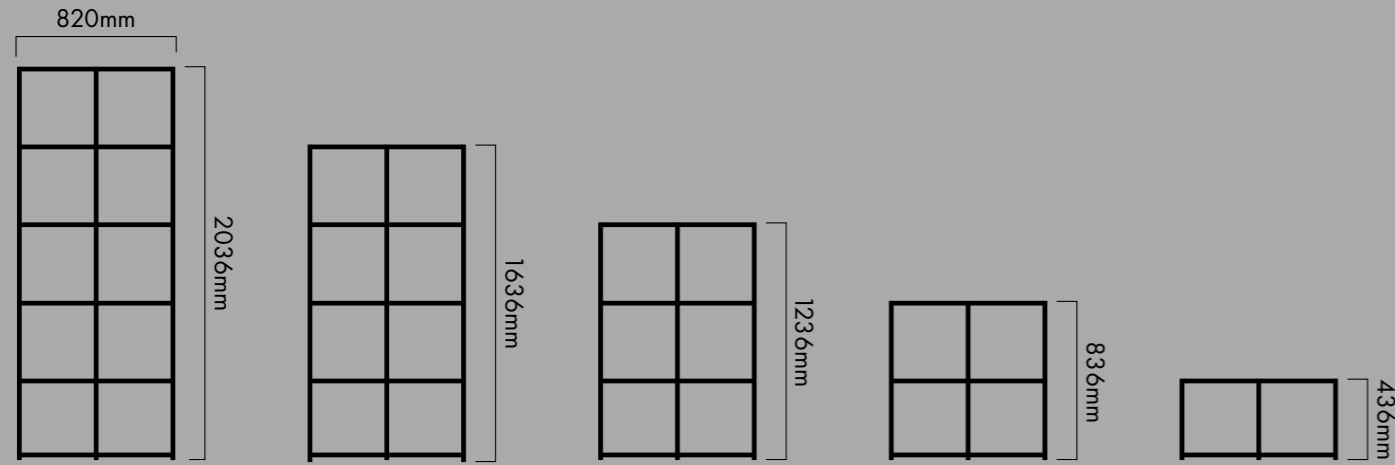

The combinations are endless!

FT
FEAR TEK

Use Matrix to create room divisions and separate areas, offering a little more privacy.

Matrix tables fit together in multiple arrangements and configurations to suit your space and purpose, whether that being individual hot desks or large meeting tables.

MATRIX

STORAGE UNIT OPTIONS

ACCESSORIES

MATRIX

TABLE & SEATING OPTIONS

BREAKOUT TABLES

BREAKOUT TABLES WITH MODESTY PANEL

POWER TOWERS

RECTANGULAR RECEPTION TABLES & SEATING

SQUARE RECEPTION TABLES & SEATING

Board Finishes

Frame Finishes

Matrix Storage and Tables are available as standard in a choice of 3 trim finishes. Black, White or Silver finish frames complement all our existing desk frame options.