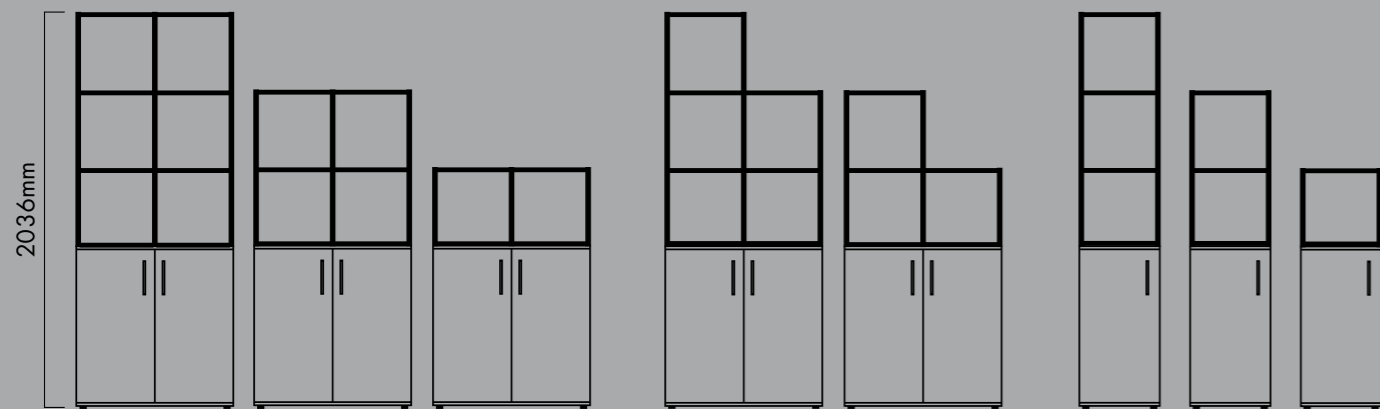

The combinations are endless!

FT
FEAR TEK

Use Matrix to create room divisions and separate areas, offering a little more privacy.

Matrix tables fit together in multiple arrangements and configurations to suit your space and purpose, whether that being individual hot desks or large meeting tables.

MATRIX

STORAGE UNIT OPTIONS

ACCESSORIES

MATRIX

TABLE & SEATING OPTIONS

BREAKOUT TABLES

BREAKOUT TABLES WITH MODESTY PANEL

POWER TOWERS

RECTANGULAR RECEPTION TABLES & SEATING

SQUARE RECEPTION TABLES & SEATING

Board Finishes

Frame Finishes

Matrix Storage and Tables are available as standard in a choice of 3 trim finishes. Black, White or Silver finish frames complement all our existing desk frame options.