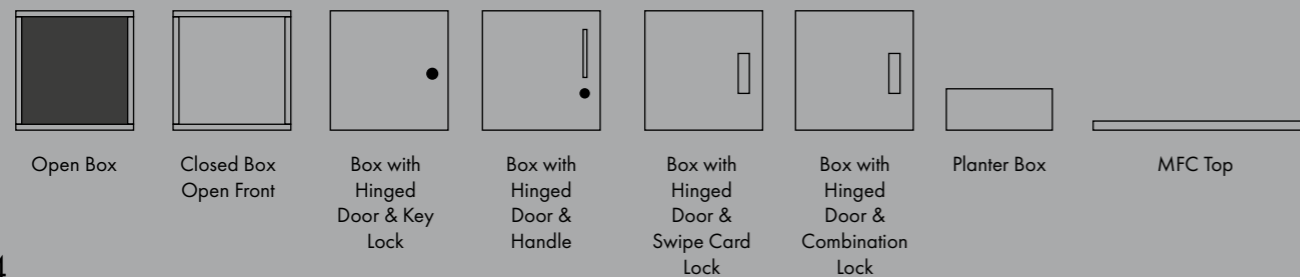

MATRIX

STORAGE SYSTEM

MATRIX

STORAGE SYSTEM

Matrix, a system to create divided spaces whilst maintaining an open plan feel.

More than just storage...

This flexible range can act as a room divider or just a simple storage solution with a range of accessories to customise or incorporate biophilic design into an area without compromising on functionality.

The combinations are endless!

FT
FEAR TEK

Use Matrix to create room divisions and separate areas, offering a little more privacy.

Matrix tables fit together in multiple arrangements and configurations to suit your space and purpose, whether that being individual hot desks or large meeting tables.

MATRIX

STORAGE UNIT OPTIONS

ACCESSORIES

MATRIX

TABLE & SEATING OPTIONS

BREAKOUT TABLES

BREAKOUT TABLES WITH MODESTY PANEL

POWER TOWERS

RECTANGULAR RECEPTION TABLES & SEATING

SQUARE RECEPTION TABLES & SEATING

Board Finishes

Frame Finishes

Matrix Storage and Tables are available as standard in a choice of 3 trim finishes. Black, White or Silver finish frames complement all our existing desk frame options.