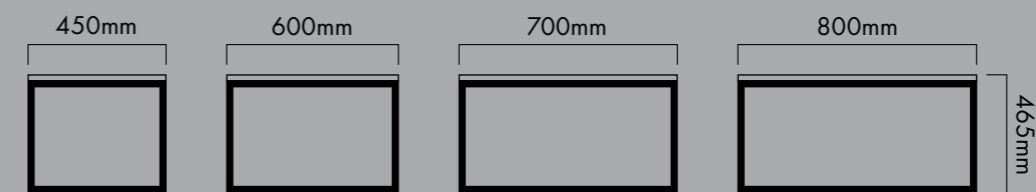

MATRIX

STORAGE UNIT OPTIONS

ACCESSORIES

MATRIX

TABLE & SEATING OPTIONS

BREAKOUT TABLES

BREAKOUT TABLES WITH MODESTY PANEL

POWER TOWERS

RECTANGULAR RECEPTION TABLES & SEATING

SQUARE RECEPTION TABLES & SEATING

Board Finishes

Frame Finishes

Matrix Storage and Tables are available as standard in a choice of 3 trim finishes. Black, White or Silver finish frames complement all our existing desk frame options.