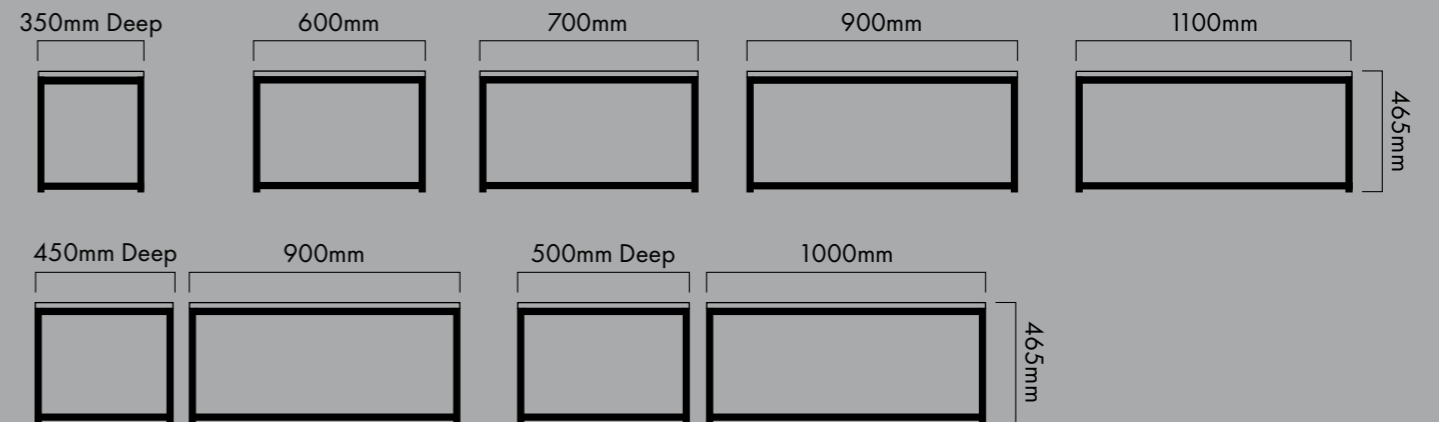

The combinations are endless!

FT
FEAR TEK

Use Matrix to create room divisions and separate areas, offering a little more privacy.

Matrix tables fit together in multiple arrangements and configurations to suit your space and purpose, whether that being individual hot desks or large meeting tables.

MATRIX

STORAGE UNIT OPTIONS

ACCESSORIES

MATRIX

TABLE & SEATING OPTIONS

BREAKOUT TABLES

BREAKOUT TABLES WITH MODESTY PANEL

POWER TOWERS

RECTANGULAR RECEPTION TABLES & SEATING

SQUARE RECEPTION TABLES & SEATING

Board Finishes

Frame Finishes

Matrix Storage and Tables are available as standard in a choice of 3 trim finishes. Black, White or Silver finish frames complement all our existing desk frame options.