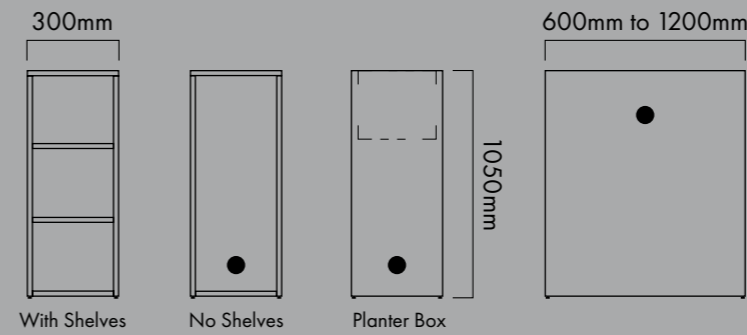

MATRIX

STORAGE UNIT OPTIONS

ACCESSORIES

MATRIX

TABLE & SEATING OPTIONS

BREAKOUT TABLES

BREAKOUT TABLES WITH MODESTY PANEL

POWER TOWERS

RECTANGULAR RECEPTION TABLES & SEATING

SQUARE RECEPTION TABLES & SEATING

Board Finishes

Frame Finishes

Matrix Storage and Tables are available as standard in a choice of 3 trim finishes. Black, White or Silver finish frames complement all our existing desk frame options.