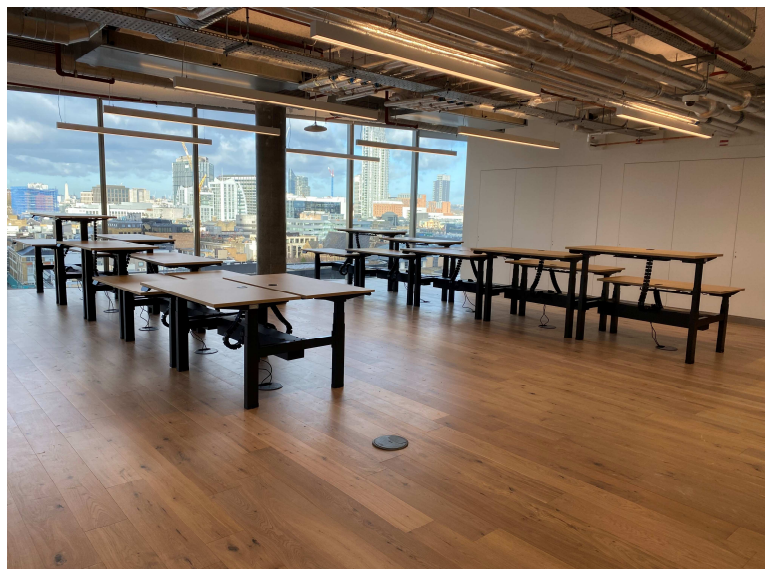

Height adjustment 600mm < 1260mm

Cable Riser

ELE-IR	Inner riser	£63.00
ELE-ER	End riser	£63.00
ELE-CC	Cable Chain	£73.00

Diamond Office Furniture Limited
TOTAL WORKSPACE SOLUTIONS

Please note: All prices are exclusive of VAT