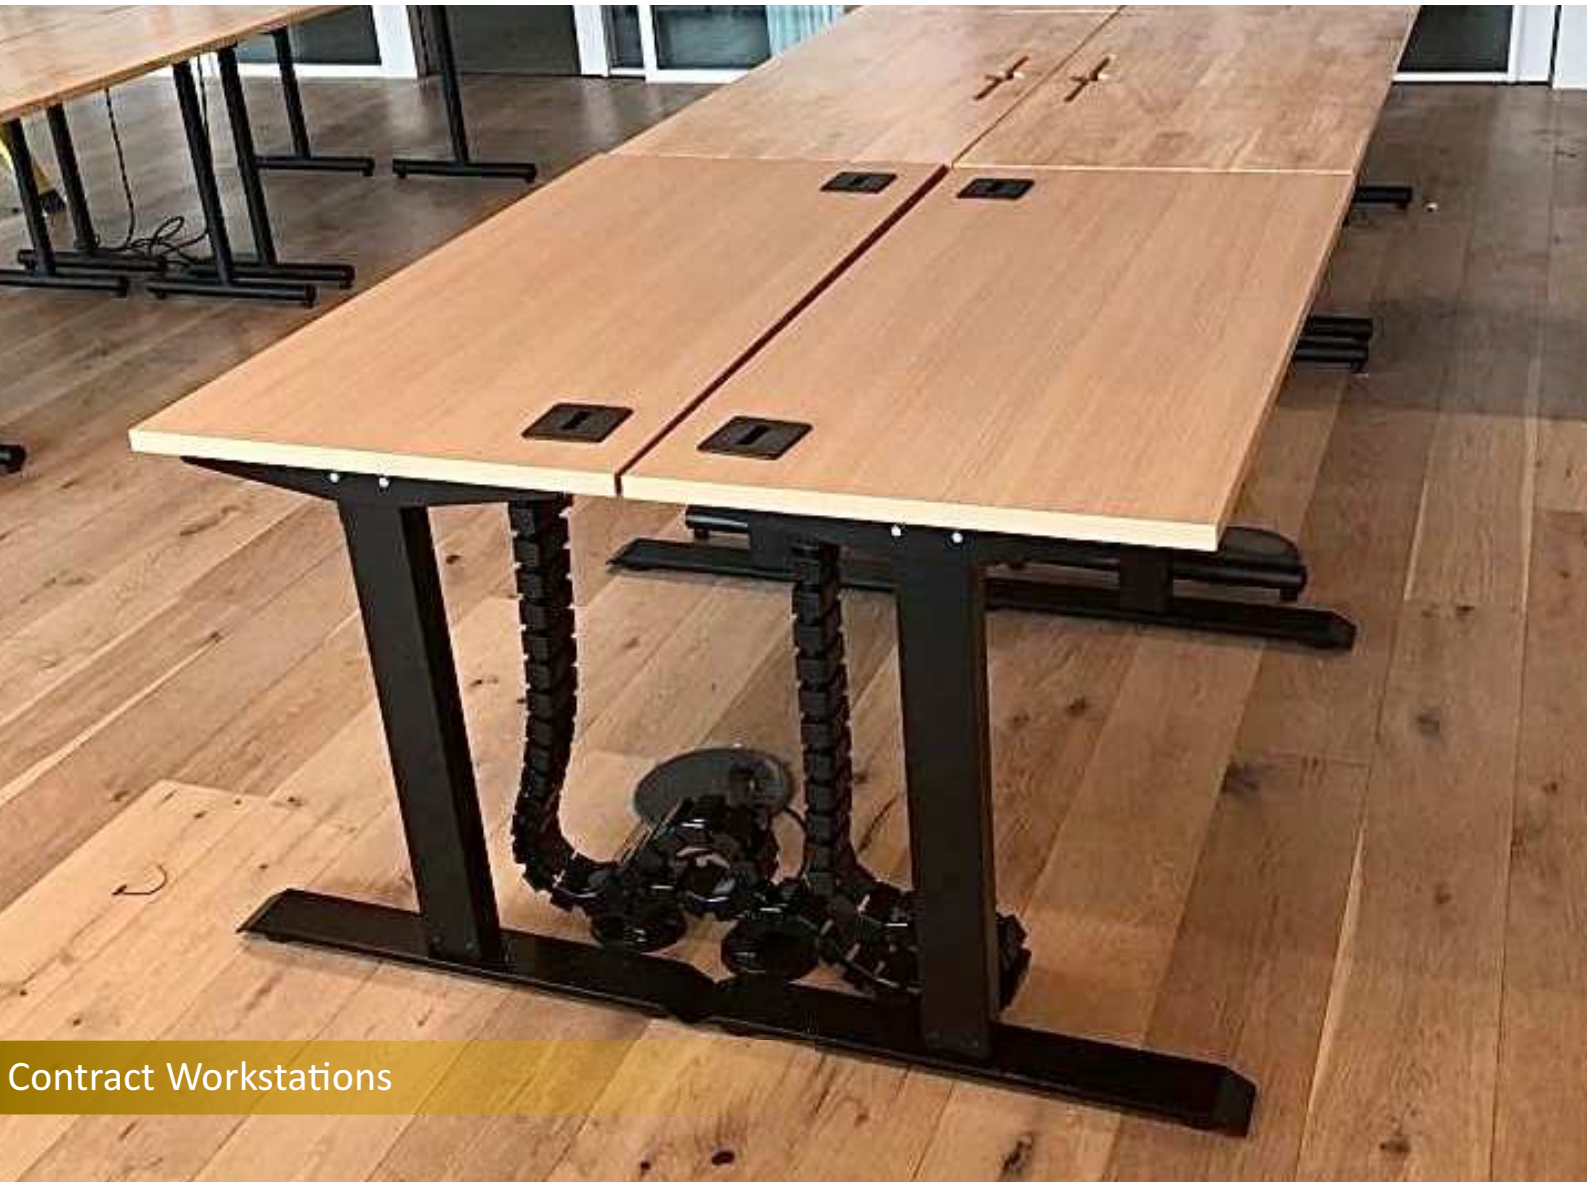

Contract Workstations

ELE-WS12C	1200x800	£377.00
ELE-WS14C	1400x800	£380.00
ELE-WS16C	1600x800	£386.00
ELE-WS18C	1800x800	£389.00
ELE-WS20C	2000x800	£396.00
Cable spine		
ELE-WSCSC	Cable spine	£24.00
ELE-WSCT	Cable tray	£22.00