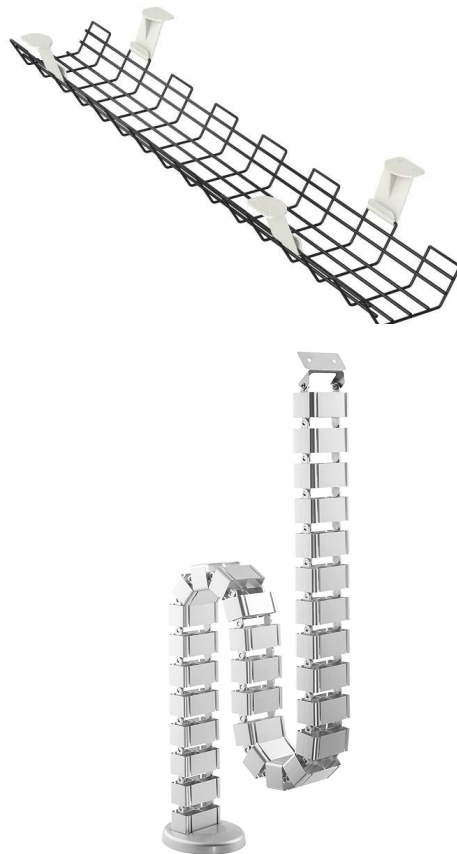

ELECTRIC DIAMOND RANGE

The work place has become an ever changing environment and our work place has to adjust to suit. The Electric Diamond Range gives you the flexibility to do that. These height adjustable desks offer value for money along with style.

Cable spine

ELE-WSCS	Cable spine	£45.00
ELE-WSCT	Cable tray	£35.00

Diamond Office Furniture Limited
TOTAL WORKSPACE SOLUTIONS

Please note: All prices are exclusive of VAT

Contract Workstations

ELE-WS12C	1200x800	£377.00
ELE-WS14C	1400x800	£380.00
ELE-WS16C	1600x800	£386.00
ELE-WS18C	1800x800	£389.00
ELE-WS20C	2000x800	£396.00
Cable spine		
ELE-WSCSC	Cable spine	£24.00
ELE-WSCT	Cable tray	£22.00