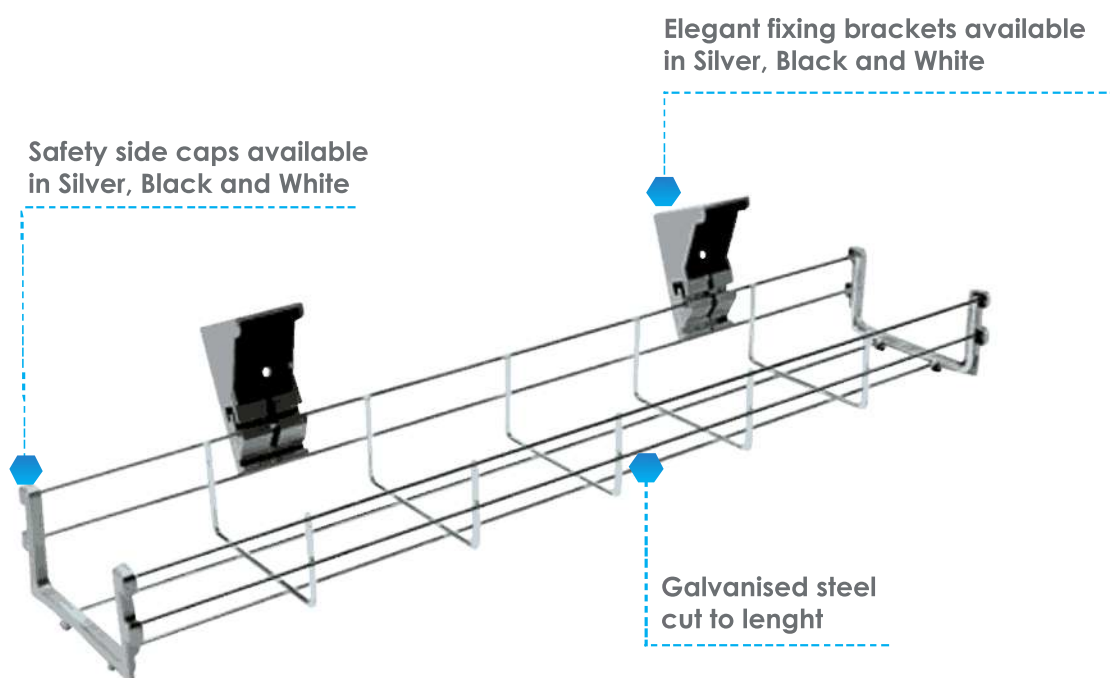

## CABLE MANAGEMENT WIRE BASKET

ABL's Wire Basket provides a sleek finish to the office desk and allows a range of cables and the popular under desk PMK power module to sit neatly to avoid damages. Wire Baskets are easy to install via the fixing brackets provided. The chrome finished basket will help keep cables tidy, reduce knots and prevent trip hazards.

### FEATURES

- Available in cut lengths to suit your individual needs (100mm increments, starting from 0.1m to 3.0m max)
- Comes with matching plastic fixings allowing access to one side
- Supplied complete with self-drilling screws
- Available in two widths: 100mm and 150mm wide

## DIMENSIONS