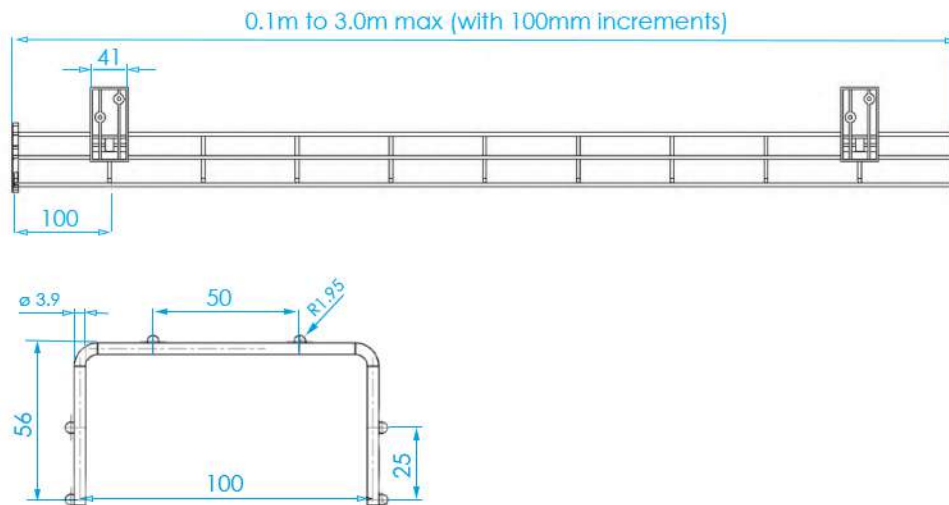

### FEATURES

- Available in cut lengths to suit your individual needs (100mm increments, starting from 0.1m to 3.0m max)
- Comes with matching plastic fixings allowing access to one side
- Supplied complete with self-drilling screws
- Available in two widths: 100mm and 150mm wide

## DIMENSIONS