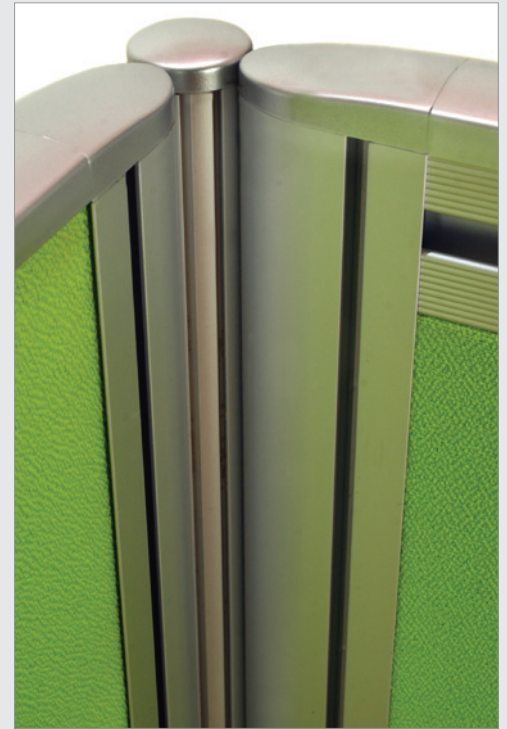

1800 HIGH PANELLED SCREENS

STA-FS1808	PANELLED 1800H x 800W	£170.00
STA-FS1810	PANELLED 1800H x 1000W	£172.00
STA-FS1812	PANELLED 1800H x 1200W	£176.00
STA-FS1814	PANELLED 1800H x 1400W	£180.00
STA-FS1816	PANELLED 1800H x 1600W	£182.00

EXTRAS

STA-FOOT-S	STANDARD SCREEN FOOT	£15.00
STA-FOOT-D	DISK SCREEN FOOT	£40.00
STA-PIN	PINNABLE SCREEN (ADD ON PRICE)	£30.00

DESK TOP SCREENS

FOR THE DIFFERENT SHAPED SCREENS:

- ADD **S** AT THE END OF THE PRODUCT CODE FOR STRAIGHT SCREENS
- ADD **W** AT THE END OF THE PRODUCT CODE FOR WAVE SCREENS

370MM HIGH DESK TOP SCREENS

STA-DT3708	370H x 800W DESK TOP SCREEN	£95.00
STA-DT3710	370H x 1000W DESK TOP SCREEN	£97.00
STA-DT3712	370H x 1200W DESK TOP SCREEN	£100.00
STA-DT3714	370H x 1400W DESK TOP SCREEN	£102.00
STA-DT3716	370H x 1600W DESK TOP SCREEN	£105.00
STA-DT3718	370H x 1800W DESK TOP SCREEN	£111.00

470MM HIGH DESK TOP SCREENS

STA-DT4708	470H x 800W DESK TOP SCREEN	£103.00
STA-DT4710	470H x 1000W DESK TOP SCREEN	£105.00
STA-DT4712	470H x 1200W DESK TOP SCREEN	£107.00
STA-DT4714	470H x 1400W DESK TOP SCREEN	£110.00
STA-DT4716	470H x 1600W DESK TOP SCREEN	£116.00
STA-DT4718	470H x 1800W DESK TOP SCREEN	£122.00

BRACKETS

(FITTED AS STANDARD 18MM, 25MM AND FLAT NO EXTRA COST)

SPA-DTBK-ADJ	ADJUSTABLE BRACKET	£10.00

EXTRAS

SPI-PIN-D	PINNABLE SCREEN ADD ON PRICE	£16.00

TOOL RAIL

TOOL RAILS CAN BE STACKED WITHIN THE SCREEN BELOW RAIL. PRICE'S PER TOOL RAIL:

STA-RA8	800 RAIL	£13.00	STA-RA14	1400 RAIL	£19.00
STA-RA10	1000 RAIL	£13.50	STA-RA16	1600 RAIL	£20.00
STA-RA12	1200 RAIL	£15.50	STA-RA18	1800 RAIL	£27.00