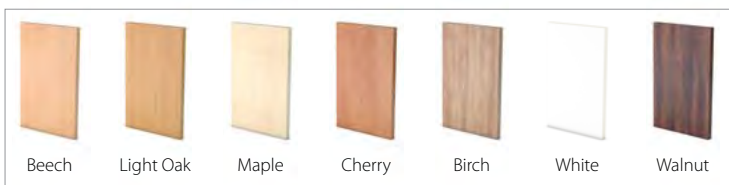

A STYLISH MEETING TABLE TO COMPLEMENT THE BEAM RANGE, AS FEATURED ABOVE. A PLUS 1 OPTION TO EXTEND THE TABLE LENGTH IS ALSO AVAILABLE UPON REQUEST.

MAR-TAB18
MAR-TAB24

1800 X 800 TABLE
2400 X 800 TABLE

£468
£543

WOOD FINISHES

METAL FINISHES

PLEASE NOTE: PRICES ARE EXCLUSIVE OF VAT

4

MARQUIS
DIAMOND

FILING CABINETS

MAR-FC2DH 2 DRAWER FILING CABINET DESK HIGH **£310**
 MARSSFC2 2 DRAWER SIDE FILER **£418**

MAR-FC2 2 DRAWER FILING CABINET **£257**
 MAR-FC3 3 DRAWER FILING CABINET **£304**
 MAR-FC4 4 DRAWER FILING CABINET **£345**