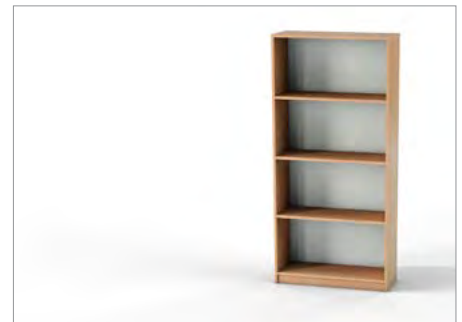

MAR-BC3 1657mm HIGH BOOKCASE 3 SHELF **£149**