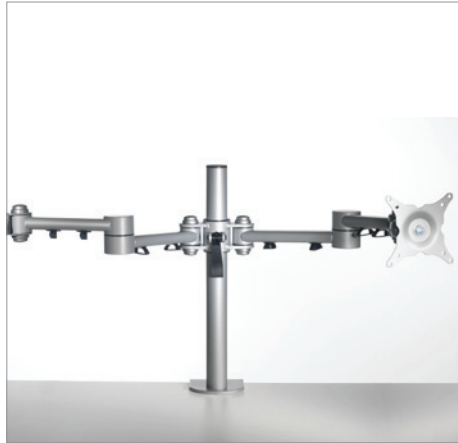

MONITOR ARMS

TRI-MON1	SINGLE MONITOR ARM	£69.00
TRI-MON2	DOUBLE MONITOR ARM	£128.00

TRI-MONL	LIGHT	£43.00
TRI-MONS	SCREEN MONITOR ARM	£100.00

CPU HOLDERS

TRI-CPU1	SPIN CPU HOLDER	£38.00
TRI-CPU2	SNUG CPU HOLDER	£33.00

DESK TOP POWER AND DATA MODULES

TRI-DTP1 S	2 POWER	£31.00
TRI-DTP2 S	3 POWER	£35.00
TRI-DTP3S	4 POWER	£40.00
TRI-DTP4S	2 POWER 2 DATA	£61.00
TRI-DTP5S	4 POWER 2 DATA	£74.00
TRI-DTPF	DESK TOP FIX	£4.00

TRI-DTP1 B	2 POWER	£28.00
TRI-DTP2 B	3 POWER	£34.00
TRI-DTP3B	4 POWER	£38.00
TRI-DTP4B	2 POWER 2 DATA	£57.00
TRI-DTP5B	4 POWER 2 DATA	£67.00
TRI-DTPF	DESK TOP FIX	£4.00