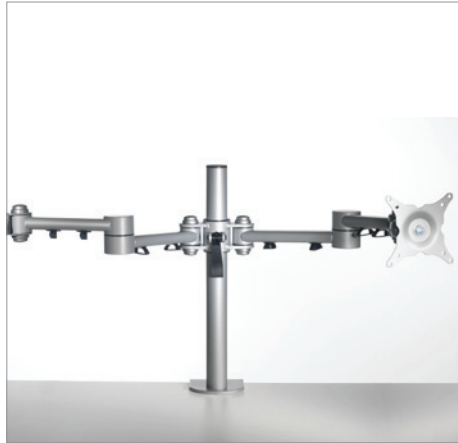

## MONITOR ARMS

TRI-MON1	SINGLE MONITOR ARM	<b>£69.00</b>
TRI-MON2	DOUBLE MONITOR ARM	<b>£128.00</b>

TRI-MONL	LIGHT	<b>£43.00</b>
TRI-MONS	SCREEN MONITOR ARM	<b>£100.00</b>